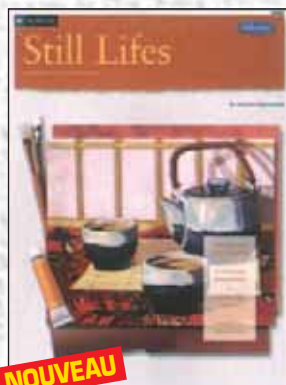

**HT263 ACRYLIC : LANDSCAPES
WITH TV ARTIST JERRY YARNELL**

NOUVEAU

**HT287 ACRYLIC :
STILL LIFES**